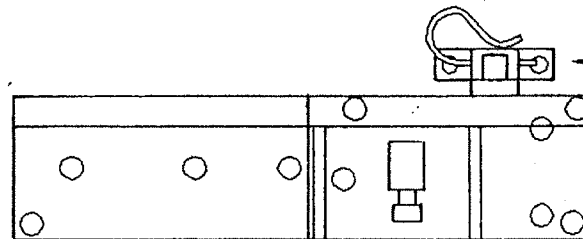

ANGLE DRIVE

STRAIGHT DRIVE

Optional

Standard

Handle (optional)

Fire egress pin standard

6' pole expandable to 10'